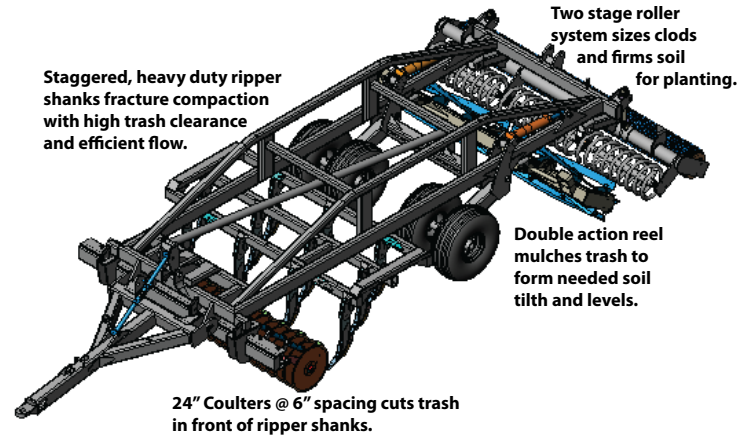

WILCOX ELIMINATOR

SINGLE ROTOR

An advanced tillage tool with primary & secondary tillage benefits. Delivers maximum cultural benefits for \$ of tillage investment.

- When the aggressive nature of a single rotor will satisfy the conditions
- This single rotor machine was designed to match smaller tillage tractors (180-300 hp)
- In many situations growers still recognize conservation tillage benefits at a lower price
- Manufactured with the same heavy duty components used in our larger units

GREAT FINISH WITH A SINGLE PASS
REDUCES CROP INPUT COSTS · IMPACTS YIELD POTENTIAL
IMPROVES CASH FLOW · IMPROVES PROFITABILITY

ADVANCED AG TILLAGE SOLUTIONS SINCE 1973

Walnut Grove, CA 95690 www.wilcoxap.com

WILCOX Single Rotor Eliminator - A Closer Look

WILCOX HD Ripper Shanks fracture soil up to 16" depth.

24" Coulters @6" spacing cut trash and open soil ahead of ripper shanks

Aggressive action from Rotor mulches organic matter back into the soil and leaves level surface for sizing and firming by Two Stage Roller..

SAVES TIME & MONEY - trash incorporated, soil fractured, mulched, leveled and firm. Ready for listing or planting well before the time it would take for traditional multi-pass tillage operations.

ADVANCED AG TILLAGE SOLUTIONS SINCE 1973