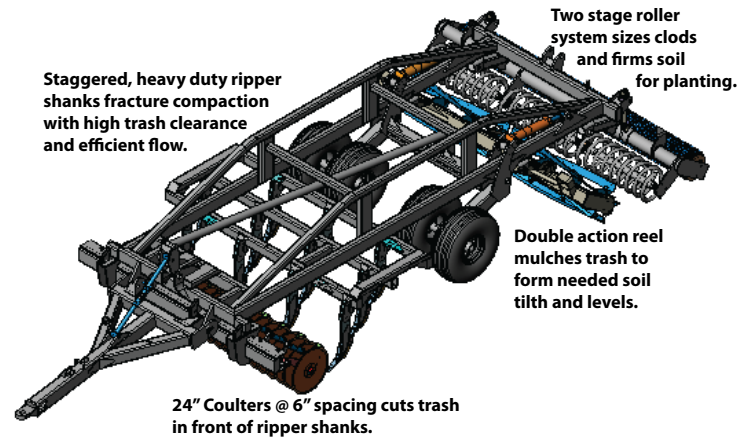

WILCOX ELIMINATOR

SINGLE ROTOR

An advanced tillage tool with primary & secondary tillage benefits. Delivers maximum cultural benefits for \$ of tillage investment.

- When the aggressive nature of a single rotor will satisfy the conditions
- This single rotor machine was designed to match smaller tillage tractors (180-300 hp)
- In many situations growers still recognize conservation tillage benefits at a lower price
- Manufactured with the same heavy duty components used in our larger units

GREAT FINISH WITH A SINGLE PASS
REDUCES CROP INPUT COSTS · IMPACTS YIELD POTENTIAL
IMPROVES CASH FLOW · IMPROVES PROFITABILITY

ADVANCED AG TILLAGE SOLUTIONS SINCE 1973

Walnut Grove, CA 95690 www.wilcoxap.com

WILCOX Single Rotor Eliminator - A Closer Look

WILCOX HD Ripper Shanks fracture soil up to 16" depth.

24" Coulters @6" spacing cut trash and open soil ahead of ripper shanks

Aggressive action from Rotor mulches organic matter back into the soil and leaves level surface for sizing and firming by Two Stage Roller..

SAVES TIME & MONEY - trash incorporated, soil fractured, mulched, leveled and firm. Ready for listing or planting well before the time it would take for traditional multi-pass tillage operations.

ADVANCED AG TILLAGE SOLUTIONS SINCE 1973