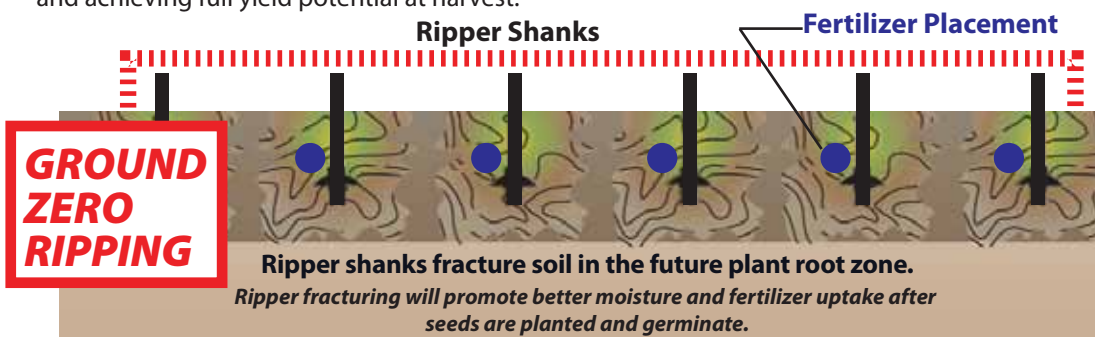

GROUND ZERO Ripping!

Precision **RIPPING** where it's needed most...
your crop's root zone.

Depending on the crops in your rotation and your growing conditions, teaming up your **WILCOX Eliminator** with a **WILCOX Rip Tiller**, **Rip Lister** and/or **HD Performer** may be just the ticket to break through into new levels of farm profitability you would have never thought possible simply by changing your tillage practices.

The **WILCOX Rip Lister** and **Rip Tiller** RIP your seed bed where it needs it most... **GROUND ZERO!**

The **Ground Zero** of subsoiling is the root zone of the future crop. Why? Because properly applying subsoiling strategies to this area of the soil can boost yields as much as 15% through improved root development, better moisture and nutrient uptake and desirable soil aeration.

In addition, **GROUND ZERO RIPPING** applies GPS technology, tractor horsepower & fuel, manpower and operating costs to where it has the greatest impact on maximizing crop growth and yield potential - the **ROOT ZONE!** A fractured root zone allows for better root growth, which is essential for maximum plant growth and achieving full yield potential at harvest.

This is what our **WILCOX Rip LISTER** and new **RIP TILLER** are designed to do. In addition, the **RIP Tiller** and the **RIP Lister** can precision place liquid pre-fertilizer to energize new crop growth. It's the **Wilcox ADVANTAGE™** at work for you today, elevating traditional tillage practices to new levels of Conservation and Vertical Tillage strategies.

The **Wilcox Rip LISTER** or the **Rip TILLER** ideally follow the **ELIMINATOR**. The **Rip LISTER** is designed to work with tillage strategies that use raised beds. The **Rip TILLER** is designed for growers that plant flat.